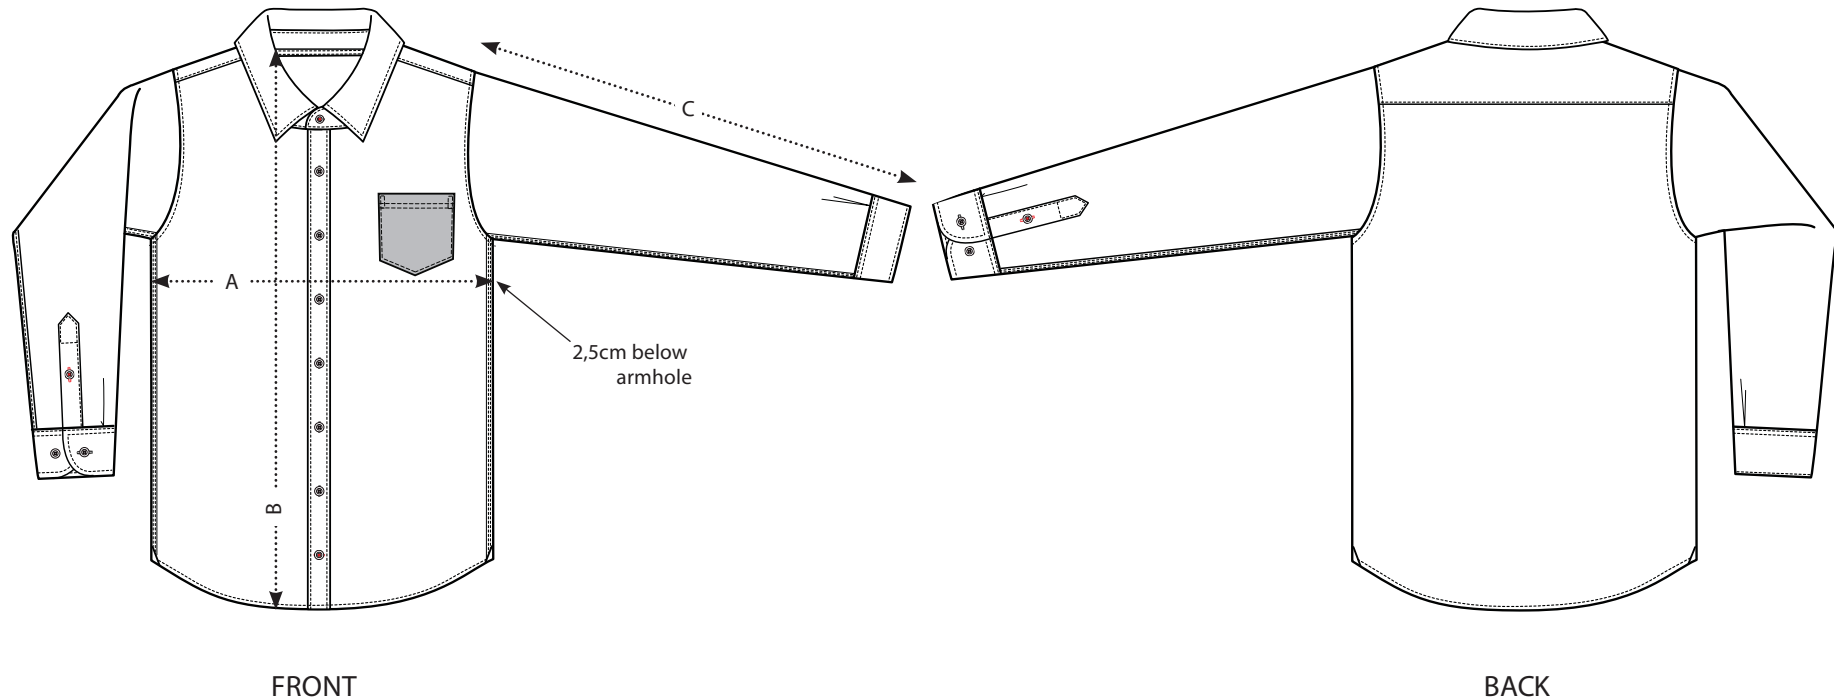

STANLEY/STELLA

MEN / STANLEY IMPRESSES POCKET

/ STWM574

SIZES	XS	S	M	L	XL	XXL	
A	Half Chest 2,5cm below armhole	47	50	53	56	59	62
B	Body Length (from HPS)	69,5	71,5	73,5	75,5	77,5	79,5
C	Sleeve length	64,5	65,5	66,5	67,5	68,5	69,5