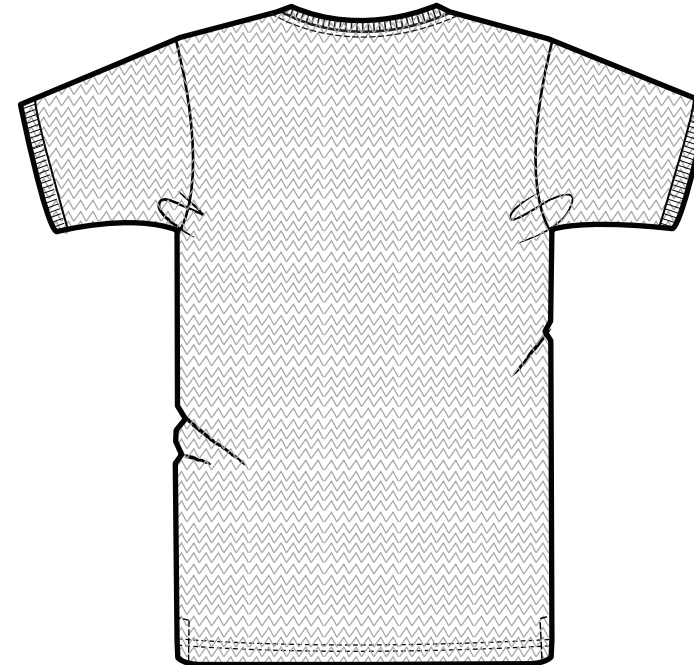

FRONT

BACK

SIZES		S	M	L	XL
A	Half Chest 2,5cm below armhole	48	51	54	57
B	Body Length (from HPS)	69,5	71,5	73,5	75,5
C	Sleeve length	20,5	20,5	21,5	21,5