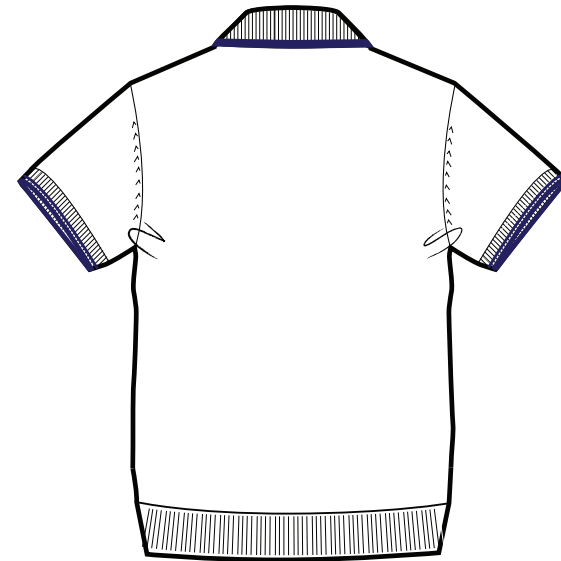

FRONT

BACK

SIZES		S	M	L	XL
A	Half Chest 2,5cm below armhole	47	50	53	56
B	Body Length (from HPS)	66	68	70	72
C	Sleeve length	24	24	25	25