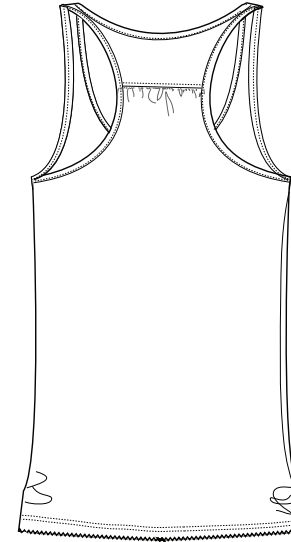

FRONT

BACK

SIZES		XS	S	M	L
A	Half Chest 2,5cm below armhole	40,5	43	45,5	48,5
B	Body Length (from HPS)	64	66	68	70