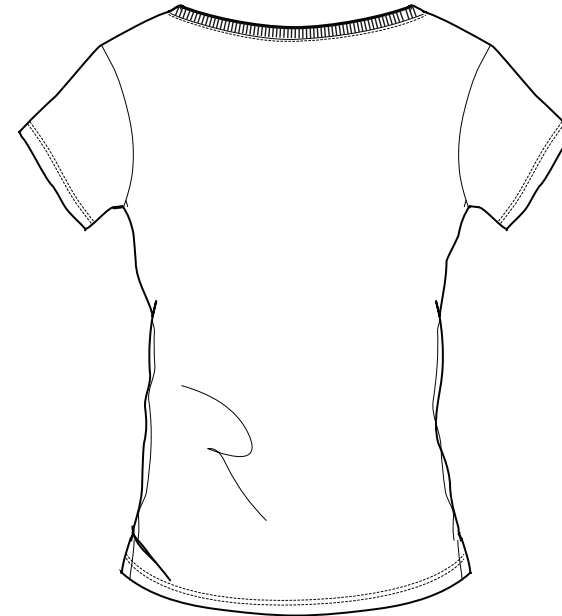

FRONT

BACK

| SIZES |                                | XS   | S    | M    | L  | XL   |
|-------|--------------------------------|------|------|------|----|------|
| A     | Half Chest 2,5cm below armhole | 42   | 44,5 | 47   | 50 | 53   |
| B     | Body Length (from HPS)         | 62   | 64   | 66   | 68 | 70   |
| C     | Sleeve length                  | 14,5 | 15   | 15,5 | 16 | 16,5 |