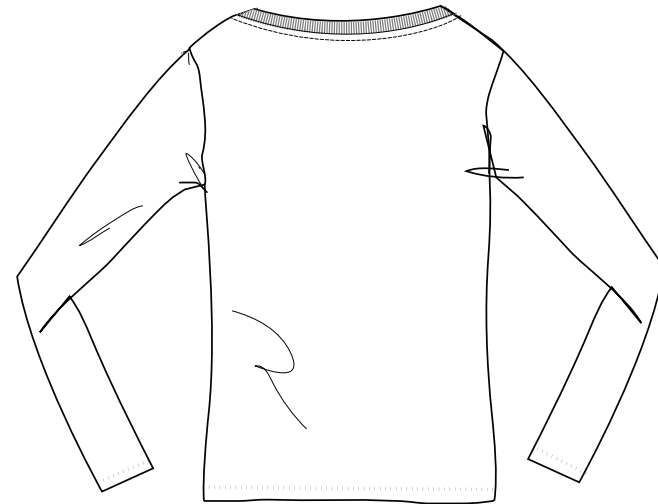

FRONT

BACK

SIZES		XS	S	M	L	XL
A	Half Chest 2,5cm below armhole	42	44,5	47	50	53
B	Body Length (from HPS)	62	64	66	68	70
C	Sleeve length	65,2	66	66,8	67,6	68,4