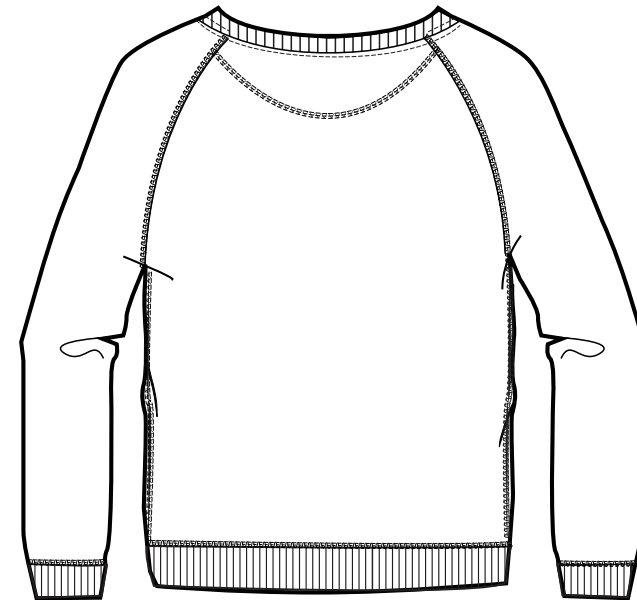

FRONT

BACK

SIZES		XS	S	M	L	XL
A	Half Chest 2,5cm below armhole	45,5	48	51	54	57
B	Body Length (from HPS)	62	64	66	68	69
C	Sleeve length	69,75	71	72,5	73,75	75