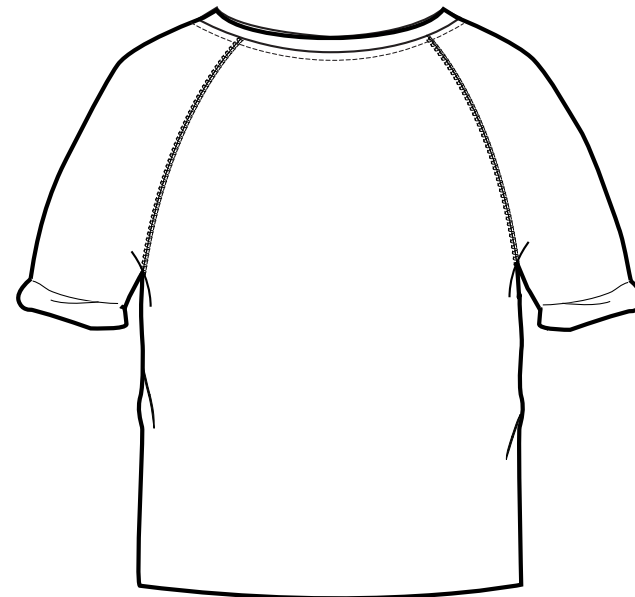

FRONT

BACK

SIZES		XXS	XS	S	M	L	XL
A	Half Chest 2,5cm below armhole	42	44,5	47	50	53	56
B	Body Length (from HPS)	59	60	62	64	66	67
C	Sleeve length	30	31	31	32	32	33